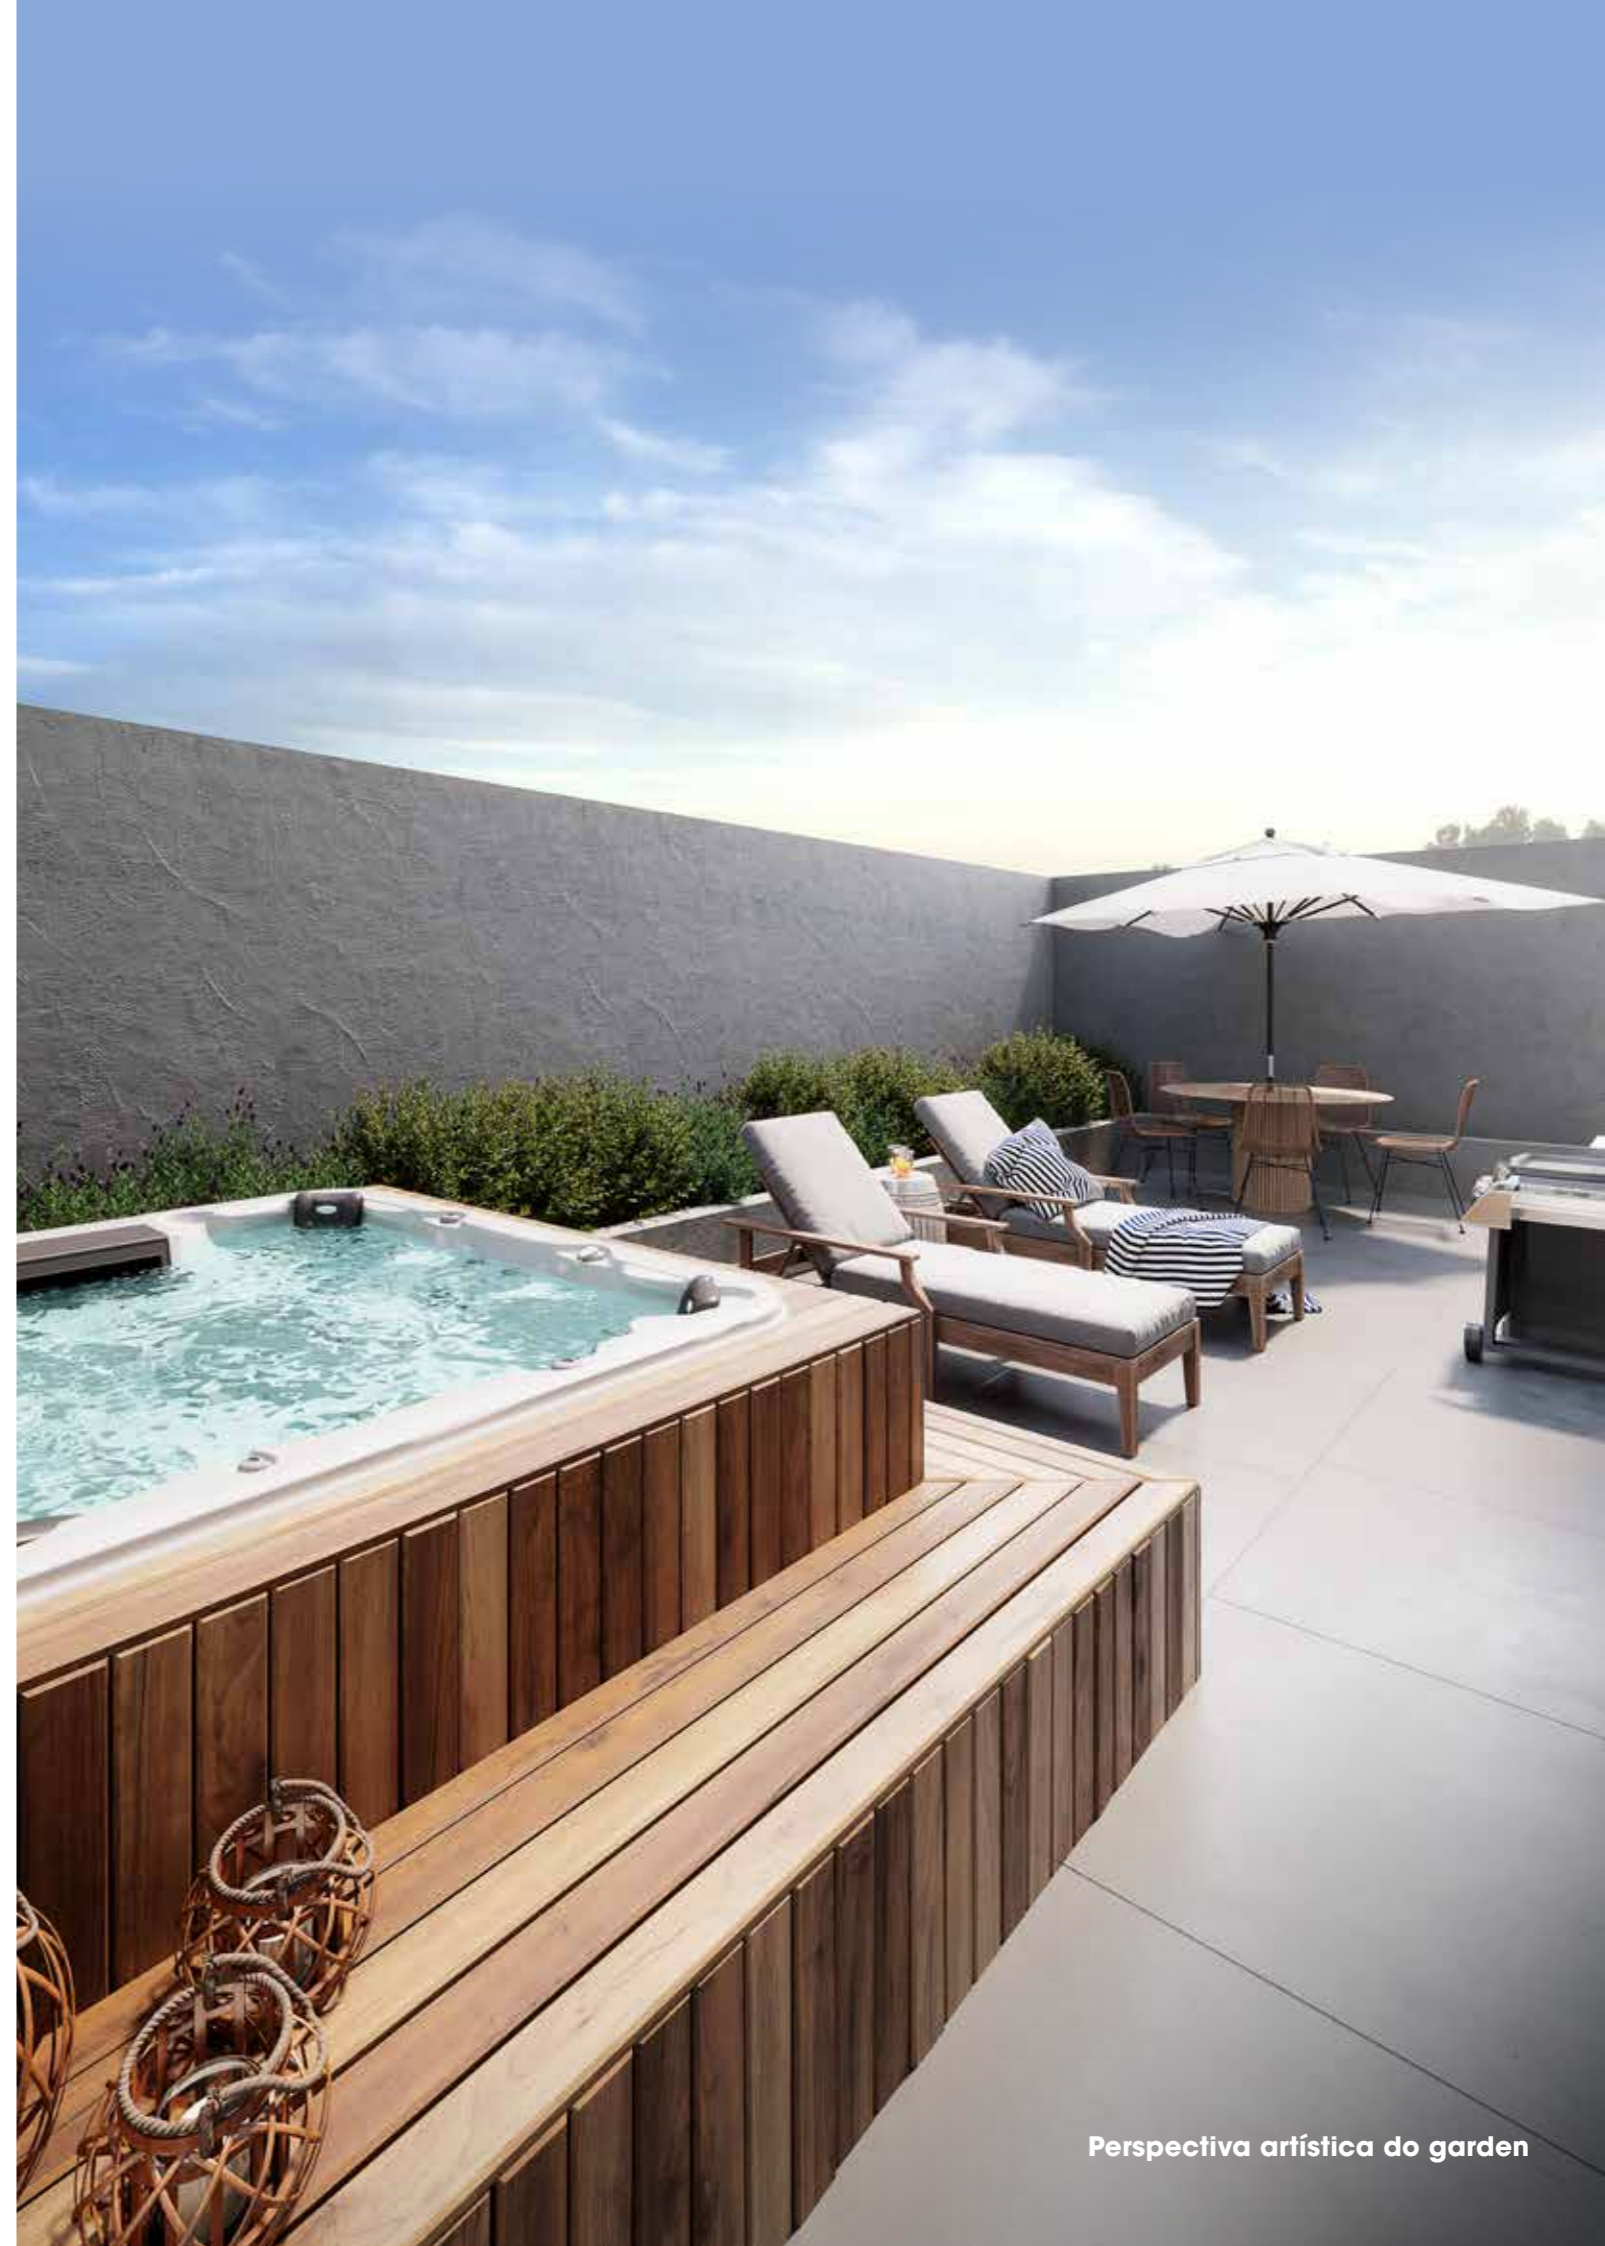

**SEU
APARTAMENTO
GARDEN TEM
ATMOSFERA
DE CASA
COM QUINTAL**

Perspectiva artística do garden